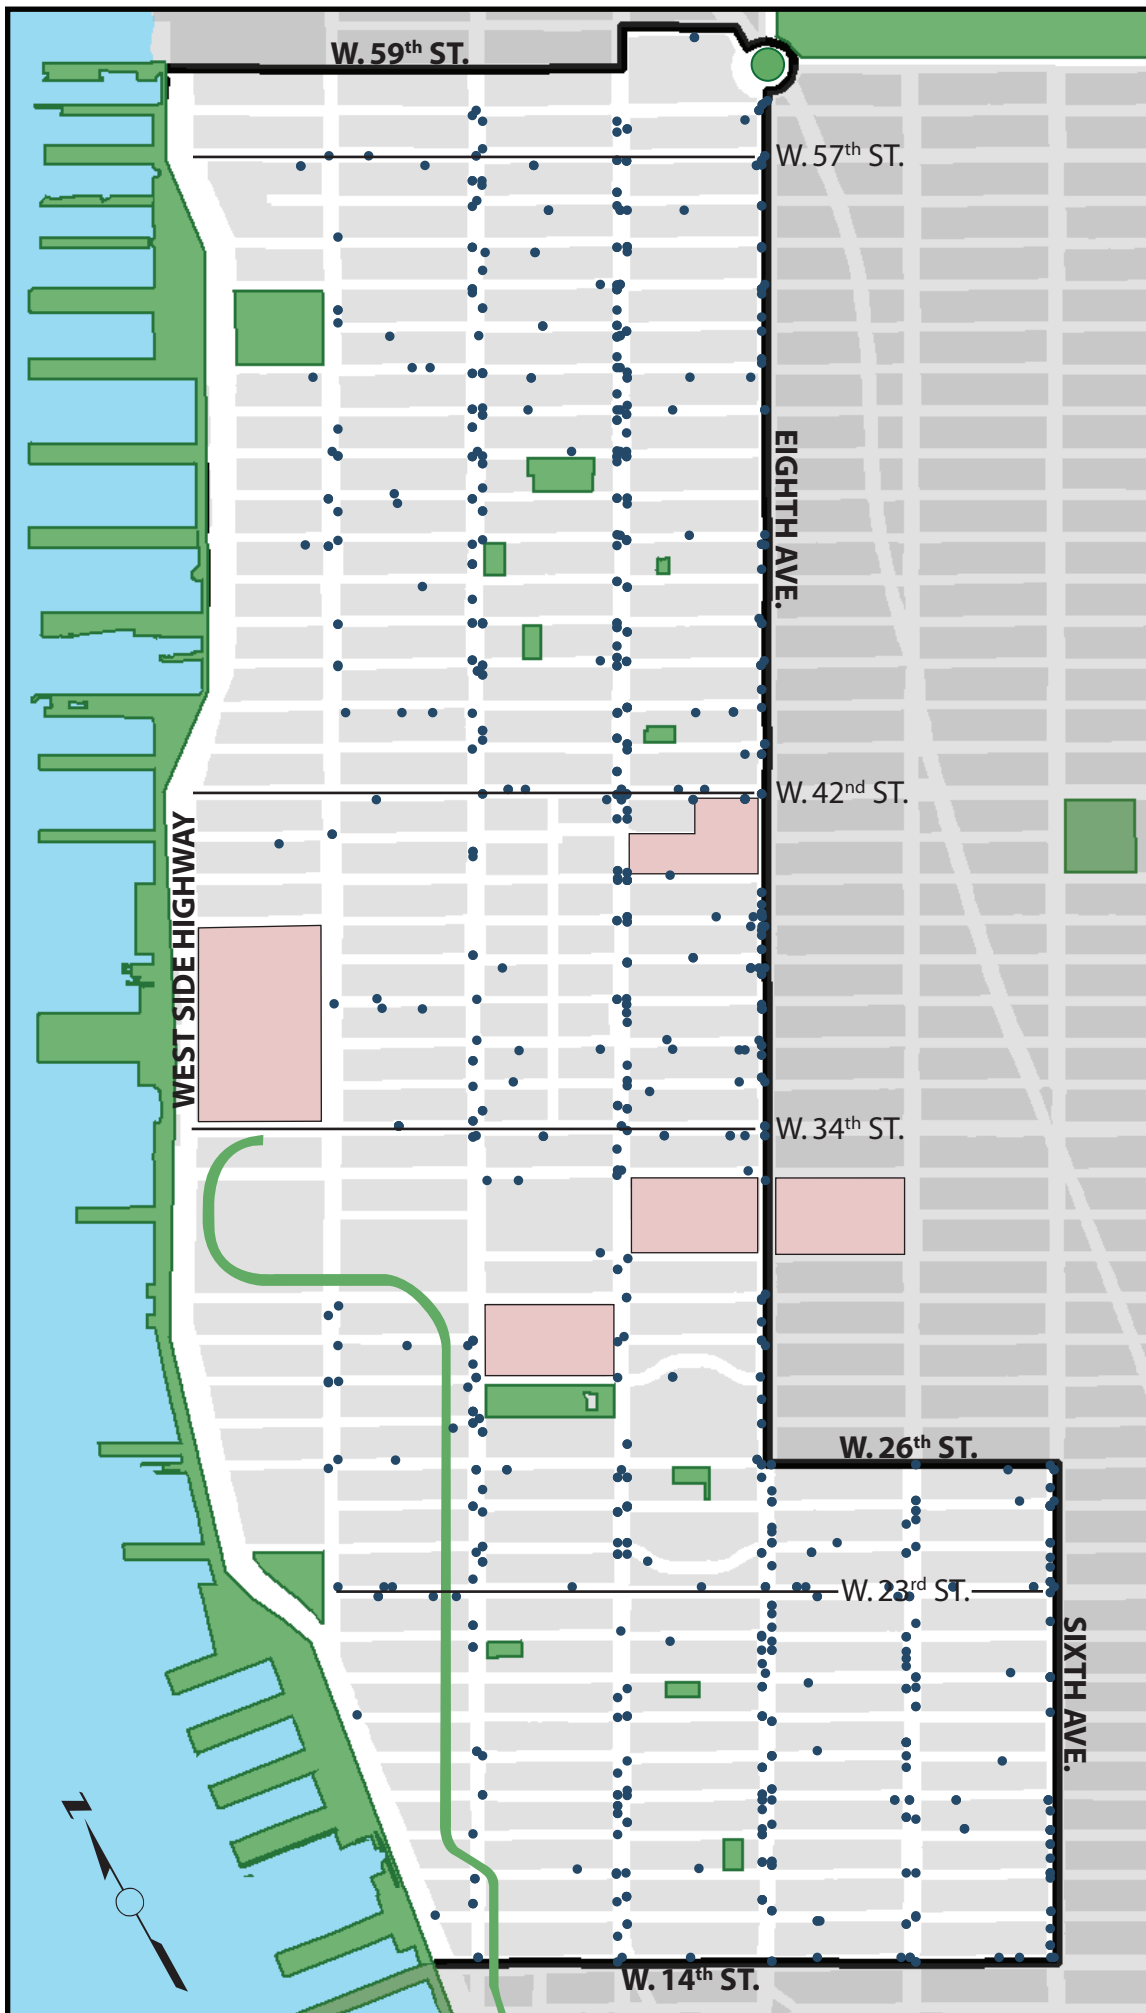

MANHATTAN COMMUNITY BOARD NO. 4

PUBLIC PAY TELEPHONES

-  Park
-  Major Facility
-  Public Pay Telephone (August 2005)

Created:
August 2005

Projection:
NAD 83 State Plane
New York/Long Island

Data Sources:
Community Cartography
Department of City Planning
DOITT