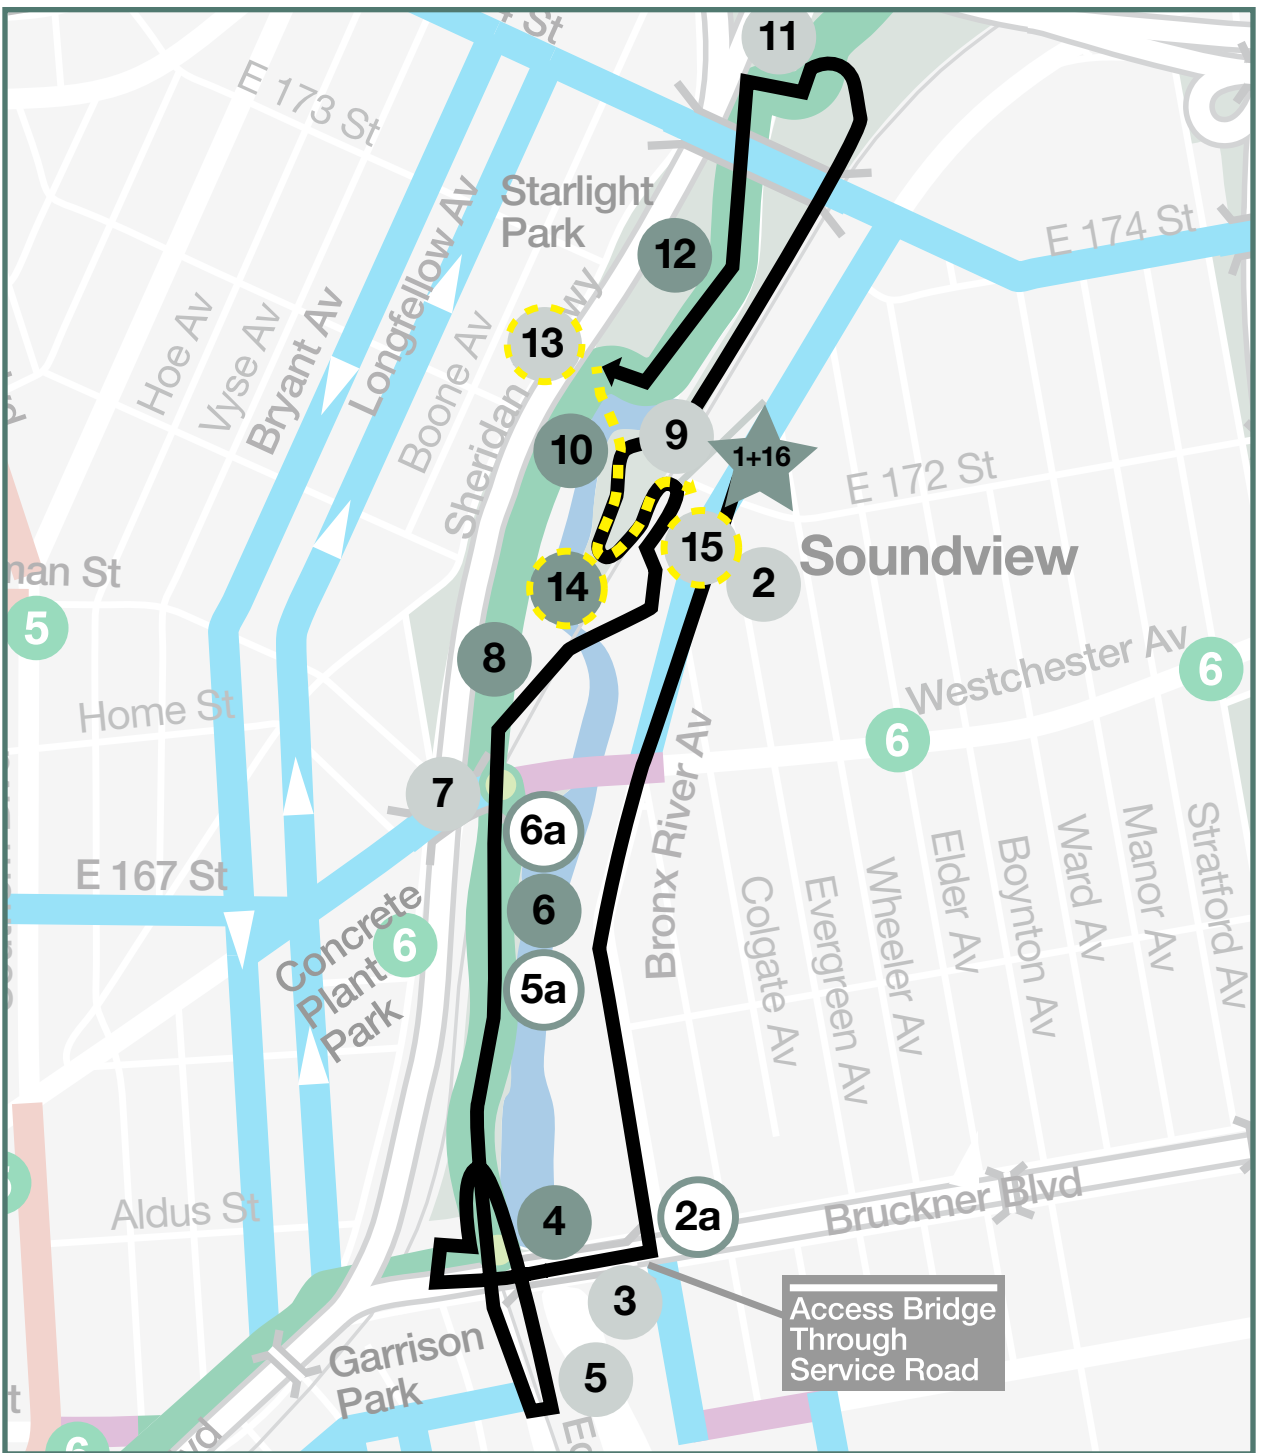

Bronx River Greenway Bike Tour

(2.8 Miles)

NYC DOT
Guided Ride Details

Bronx River Greenway Bike Tour

For decades, communities along the Bronx River have worked in concert with city agencies to restore New York City's only freshwater river by developing the Bronx River Greenway: a system of parks and trails that creates an ecological buffer to protect the river and provide waterfront access. This tour takes you through the newest section of the Bronx River Greenway connecting Starlight Park, Concrete Plant Park and Garrison Park, passing through one of New York City's only public food forests and crossing the river several times over a series of new bridges.