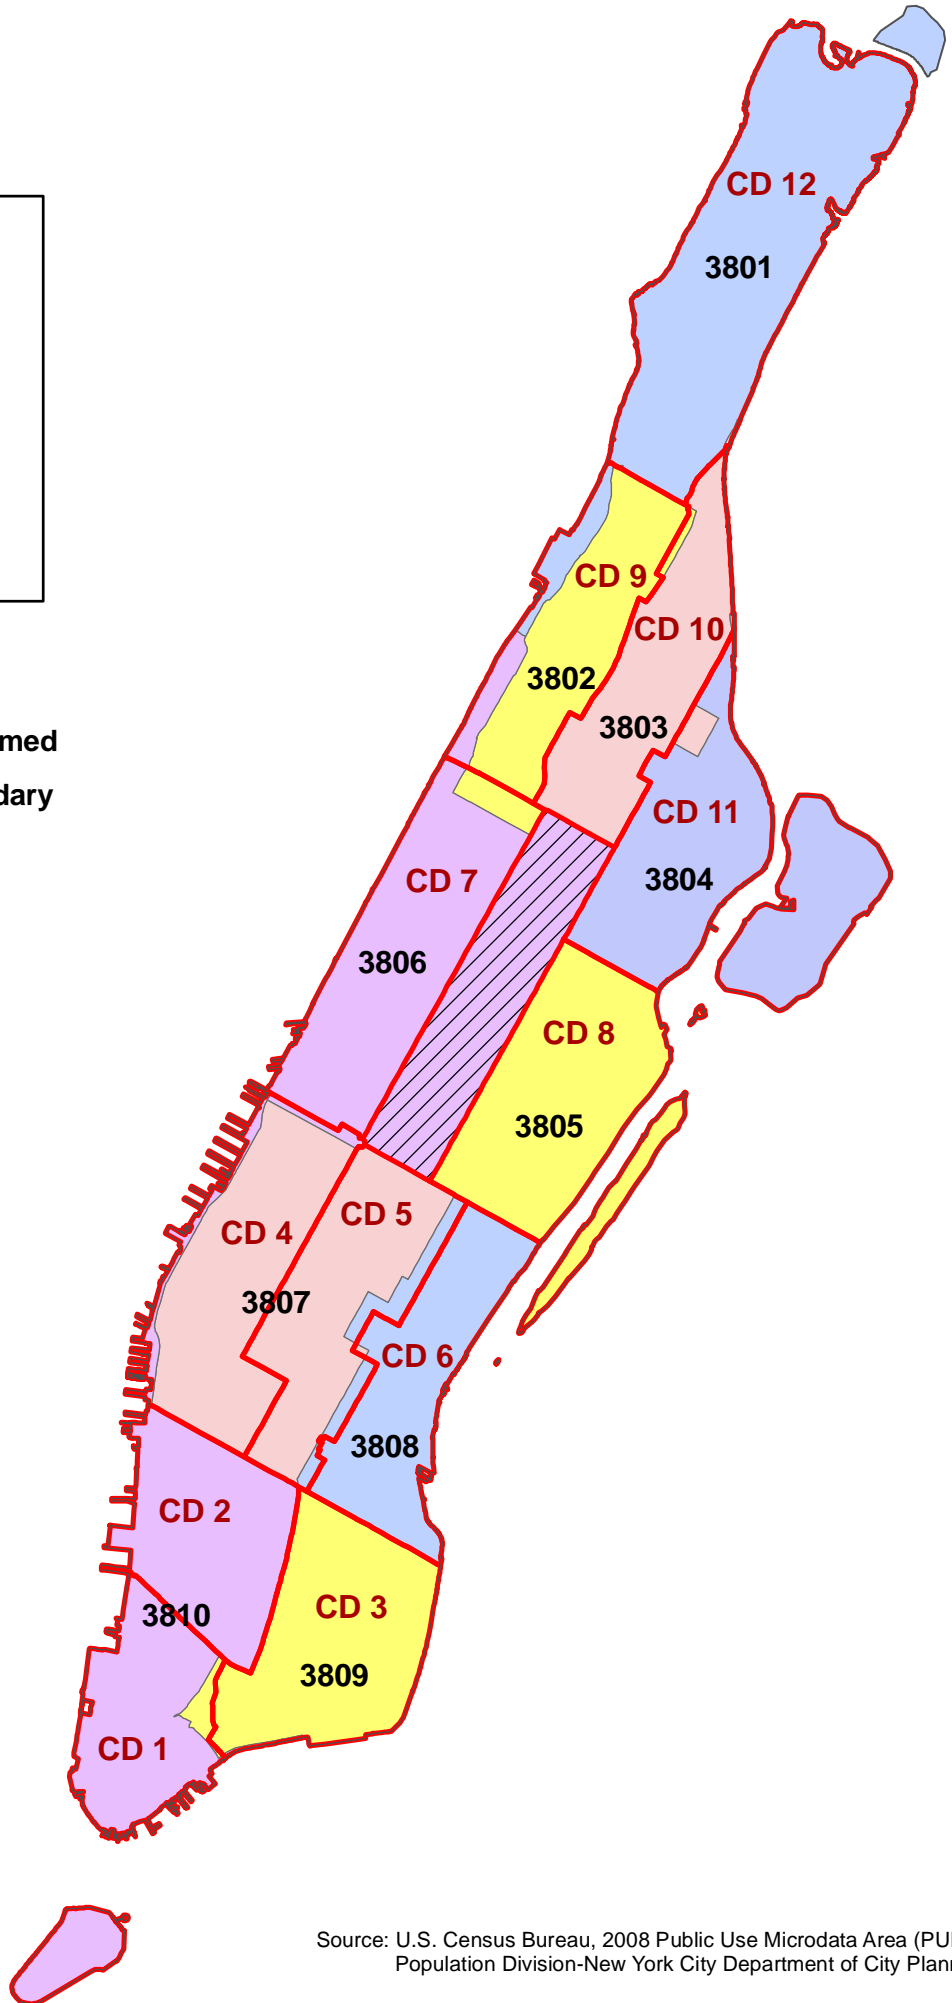

Public Use Microdata Area (PUMA) and Community District Equivalencies Manhattan, New York

COMMUNITY DISTRICT	PUMA
MN 1 & 2	3810
MN 3	3809
MN 4 & 5	3807
MN 6	3808
MN 7	3806
MN 8	3805
MN 9	3802
MN 10	3803
MN 11	3804
MN 12	3801

- 3801 PUMA areas are color-themed
- CD 1 Community District boundary
- Joint Interest areas