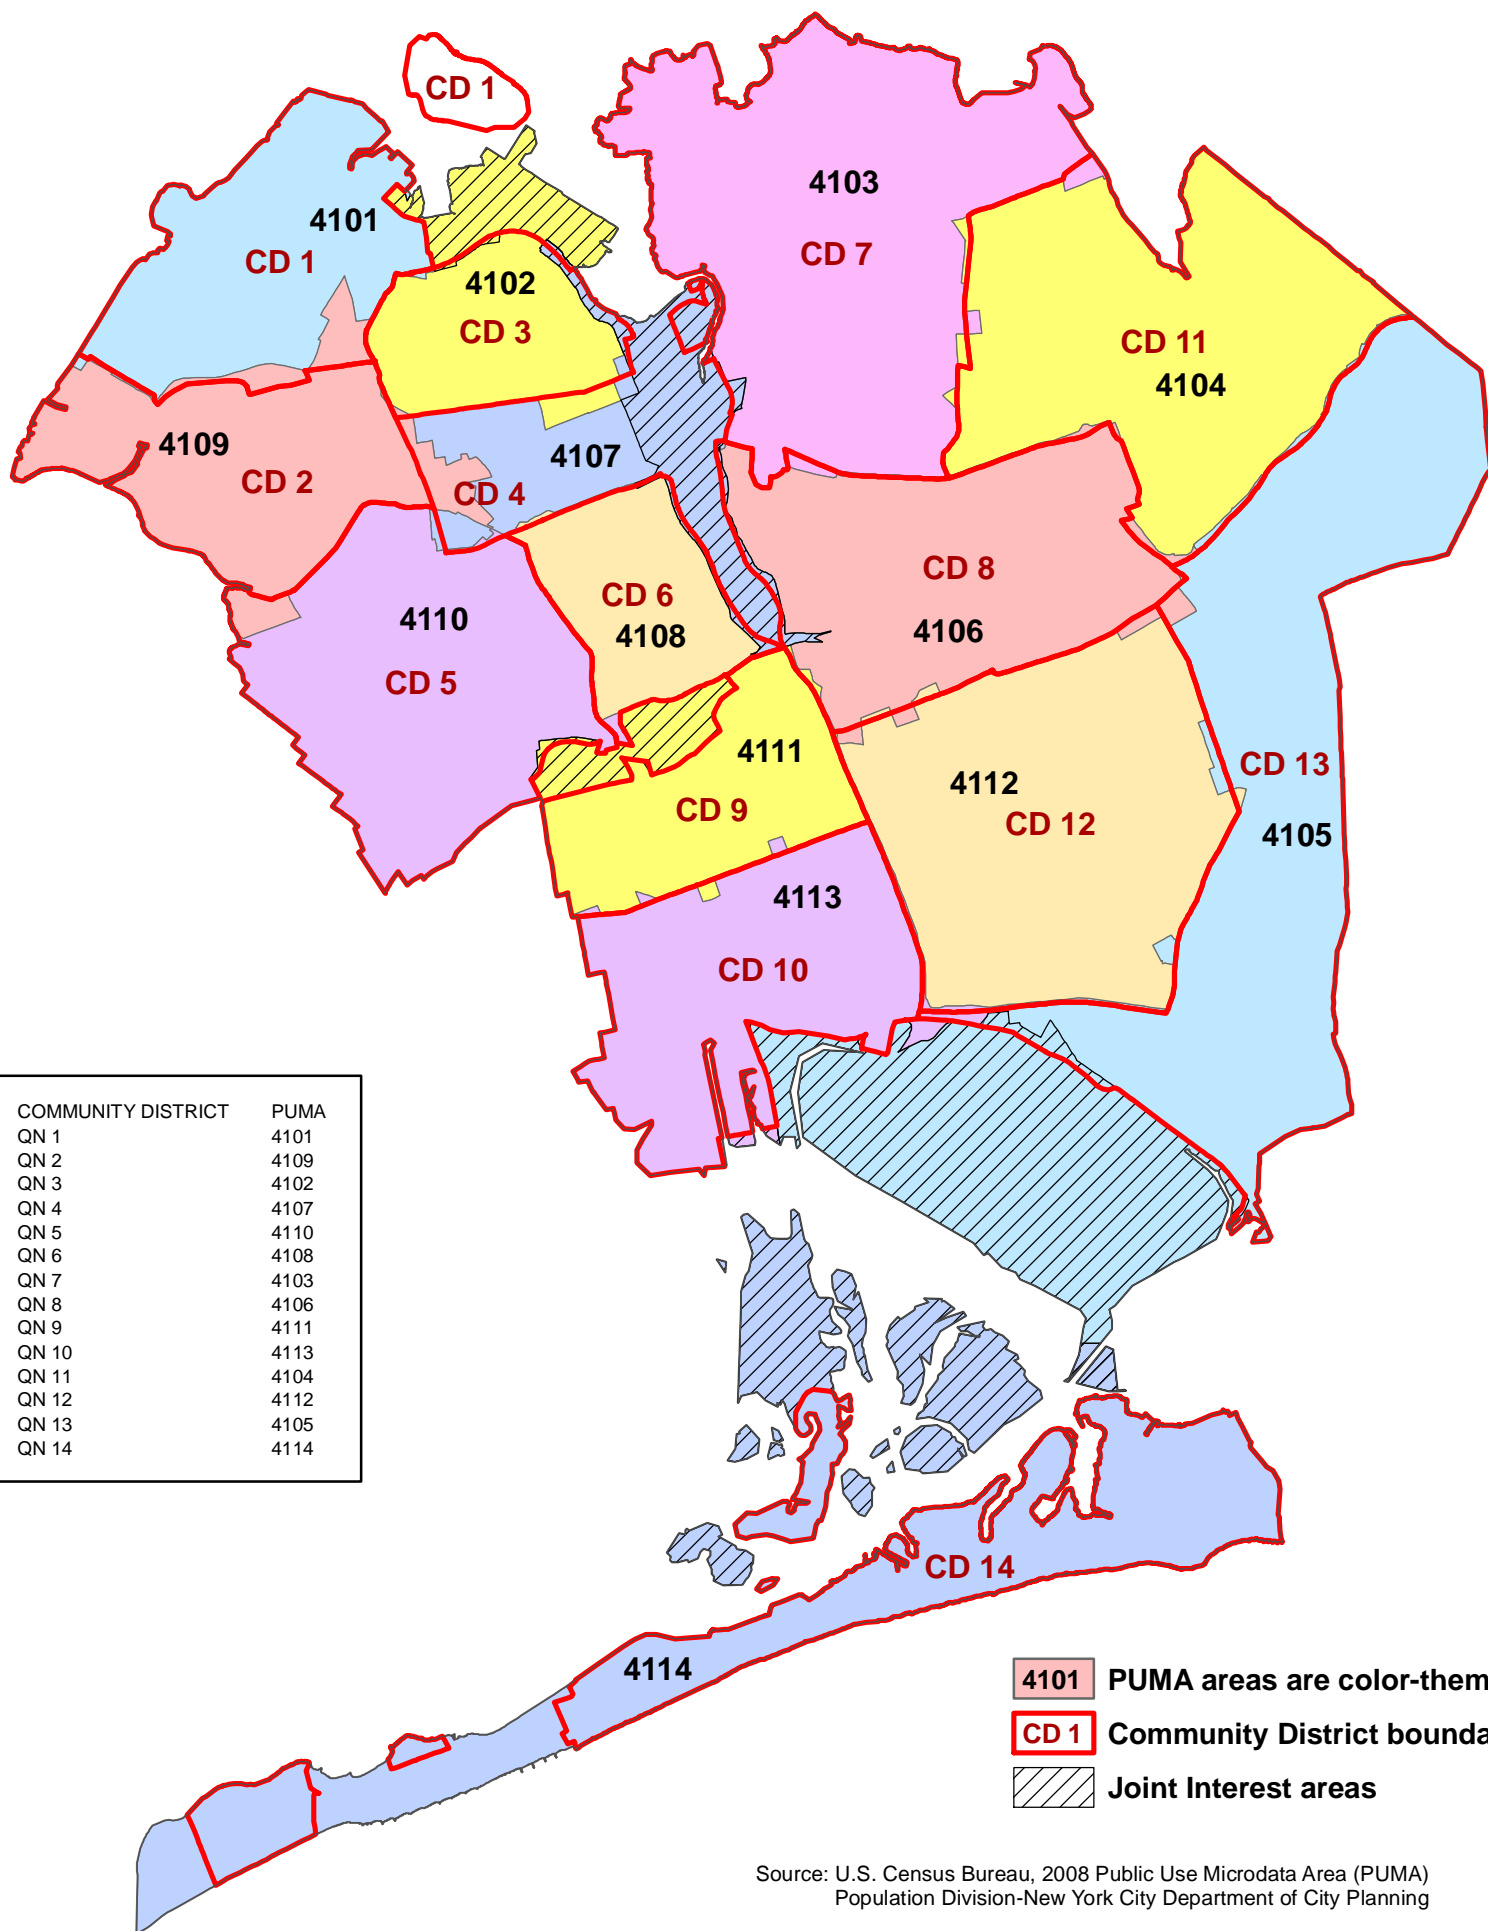

Public Use Microdata Area (PUMA) and Community District Equivalencies Queens, New York

COMMUNITY DISTRICT	PUMA
QN 1	4101
QN 2	4109
QN 3	4102
QN 4	4107
QN 5	4110
QN 6	4108
QN 7	4103
QN 8	4106
QN 9	4111
QN 10	4113
QN 11	4104
QN 12	4112
QN 13	4105
QN 14	4114

- 4101 PUMA areas are color-themed
- CD 1 Community District boundary
- Joint Interest areas

Source: U.S. Census Bureau, 2008 Public Use Microdata Area (PUMA) Population Division-New York City Department of City Planning