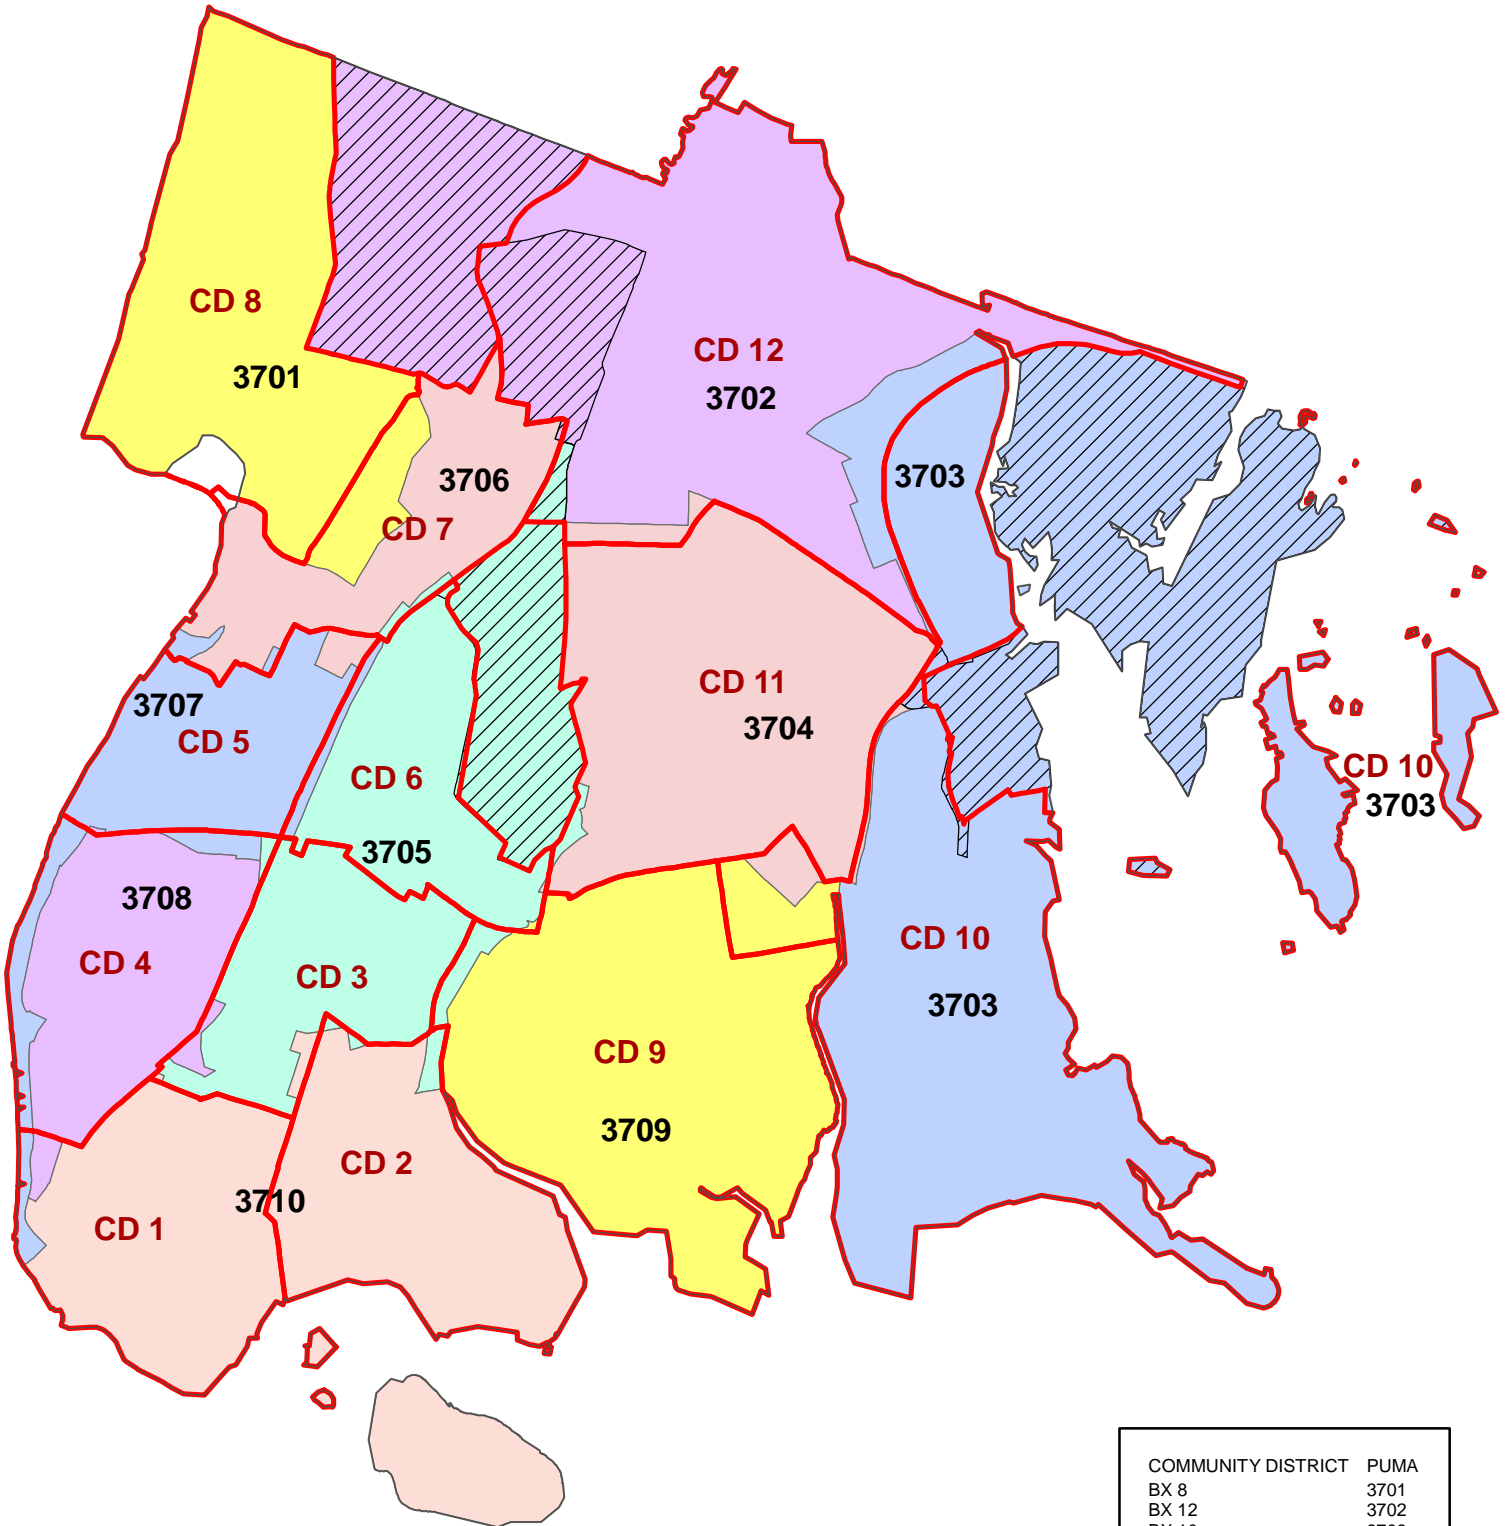

Public Use Microdata Area (PUMA) and Community District Equivalencies Bronx, New York

- 3701 PUMA areas are color-themed
- CD 1 Community District boundary
- / / / / / Joint Interest areas

COMMUNITY DISTRICT	PUMA
BX 8	3701
BX 12	3702
BX 10	3703
BX 11	3704
BX 3 & 6	3705
BX 7	3706
BX 5	3707
BX 4	3708
BX 9	3709
BX 1 & 2	3710

Source: U.S. Census Bureau, 2008 Public Use Microdata Area (PUMA) Population Division-New York City Department of City Planning

Public Use Microdata Area (PUMA) and Community District Equivalencies Brooklyn, New York

COMMUNITY DISTRICT	PUMA
BK 1	4001
BK 2	4004
BK 3	4003
BK 4	4002
BK 5	4008
BK 6	4005
BK 7	4012
BK 8	4006
BK 9	4011
BK 10	4013
BK 11	4017
BK 12	4014
BK 13	4018
BK 14	4015
BK 15	4016
BK 16	4007
BK 17	4010
BK 18	4009

- 4001 PUMA areas are color-themed
- CD 1 Community District boundary
- Joint Interest areas

Source: U.S. Census Bureau, 2008 Public Use Microdata Area (PUMA) Population Division-New York City Department of City Planning