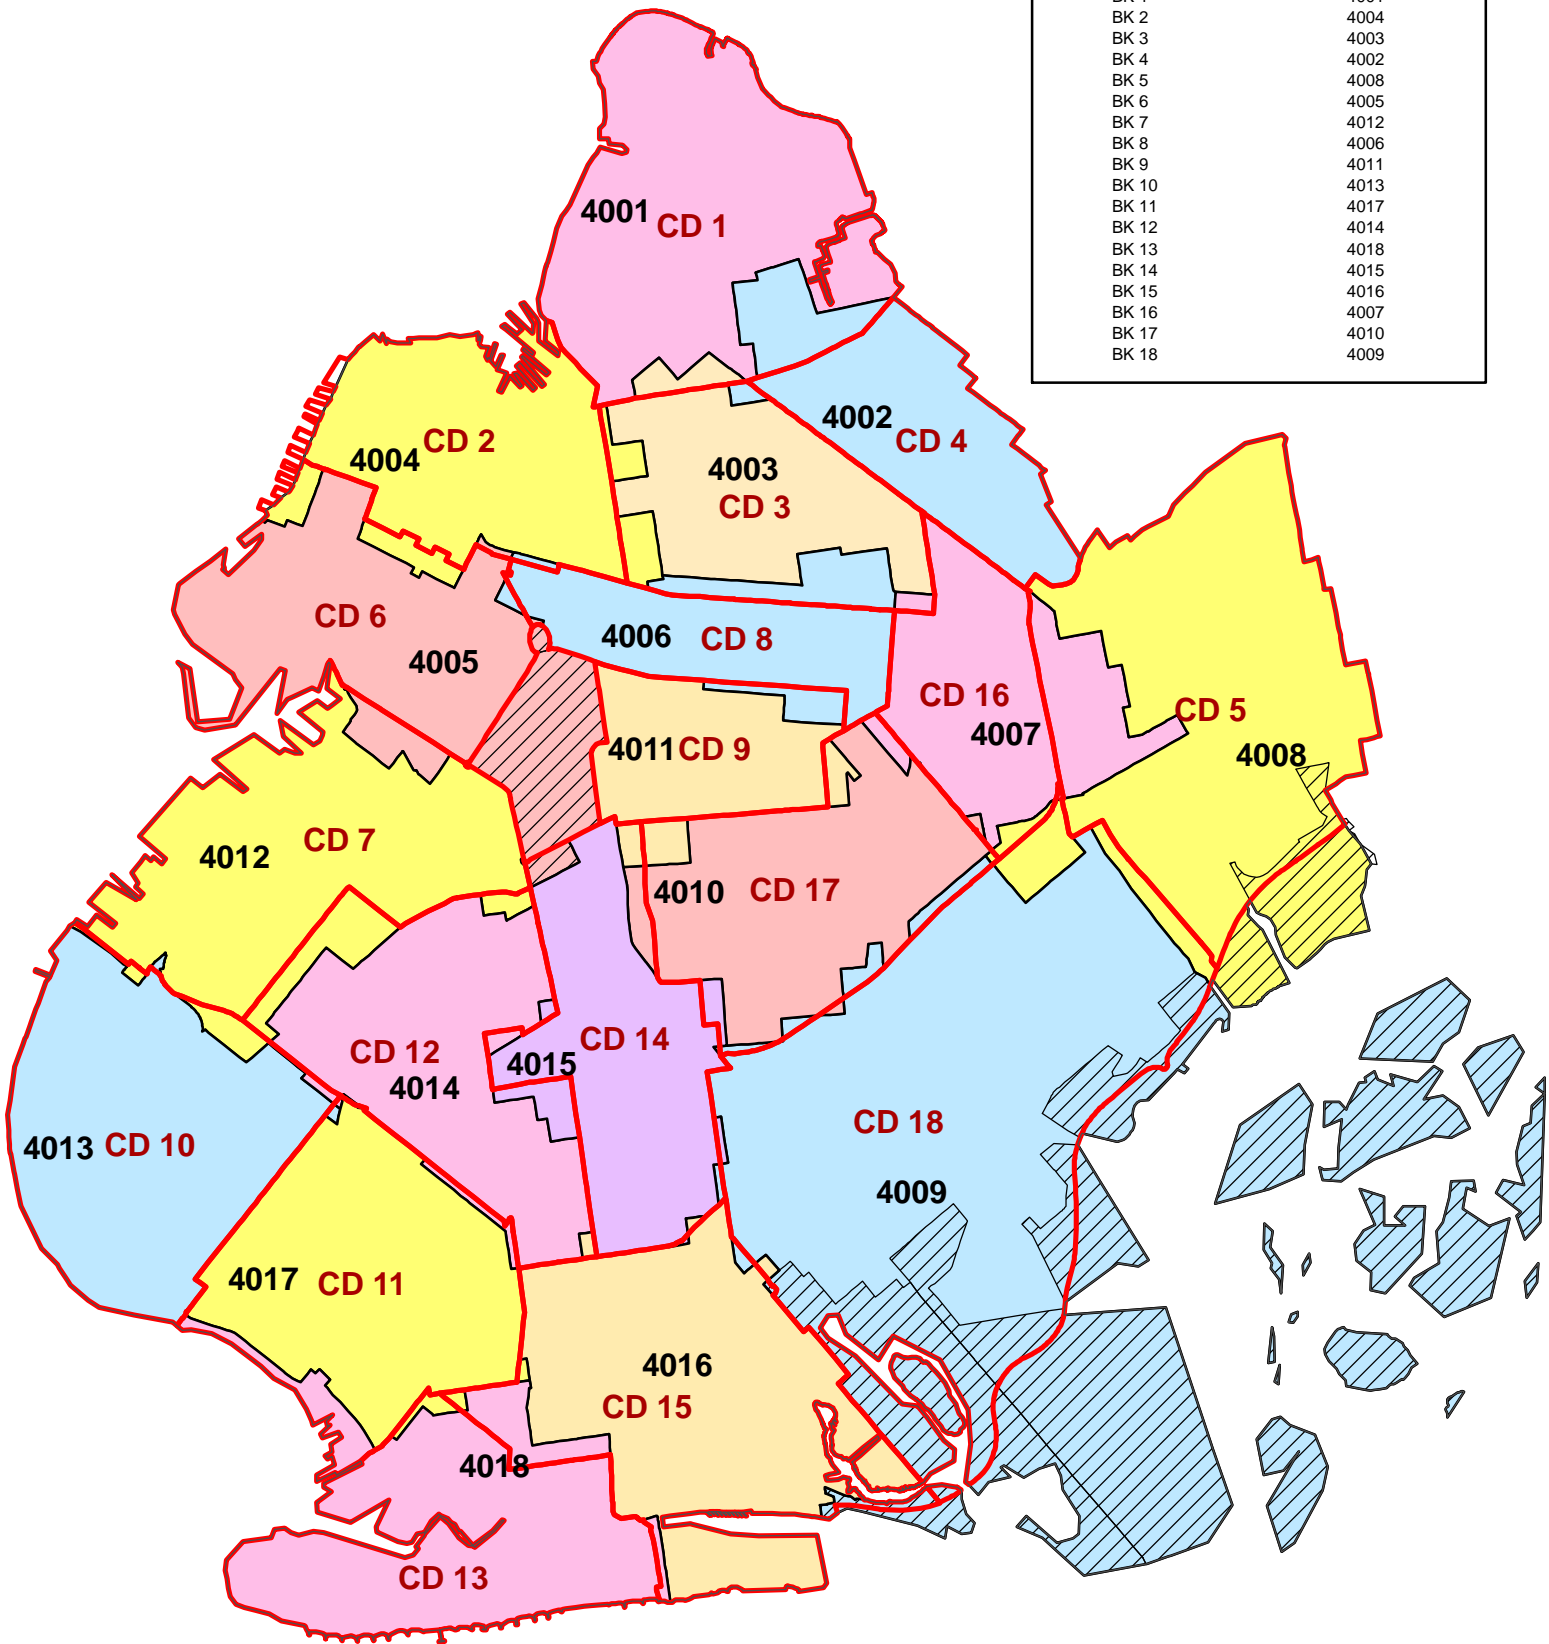

Public Use Microdata Area (PUMA) and Community District Equivalencies Bronx, New York

- 3701 PUMA areas are color-themed
- CD 1 Community District boundary
- / / / / / Joint Interest areas

COMMUNITY DISTRICT	PUMA
BX 8	3701
BX 12	3702
BX 10	3703
BX 11	3704
BX 3 & 6	3705
BX 7	3706
BX 5	3707
BX 4	3708
BX 9	3709
BX 1 & 2	3710

Source: U.S. Census Bureau, 2008 Public Use Microdata Area (PUMA) Population Division-New York City Department of City Planning

Public Use Microdata Area (PUMA) and Community District Equivalencies Brooklyn, New York

COMMUNITY DISTRICT	PUMA
BK 1	4001
BK 2	4004
BK 3	4003
BK 4	4002
BK 5	4008
BK 6	4005
BK 7	4012
BK 8	4006
BK 9	4011
BK 10	4013
BK 11	4017
BK 12	4014
BK 13	4018
BK 14	4015
BK 15	4016
BK 16	4007
BK 17	4010
BK 18	4009

- 4001 PUMA areas are color-themed
- CD 1 Community District boundary
- Joint Interest areas

Source: U.S. Census Bureau, 2008 Public Use Microdata Area (PUMA) Population Division-New York City Department of City Planning